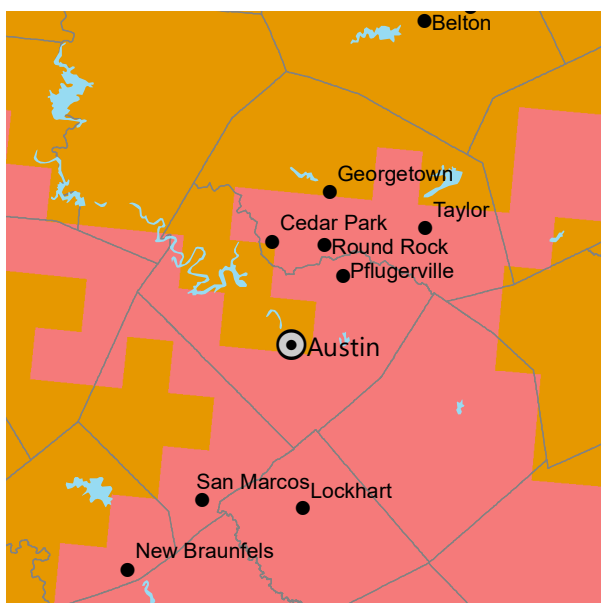

High emissions (GFDL A1FI)