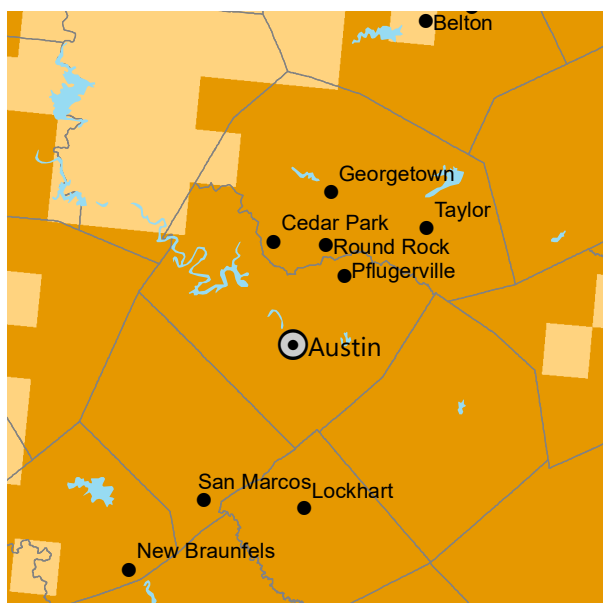

Low emissions (PCM B1)