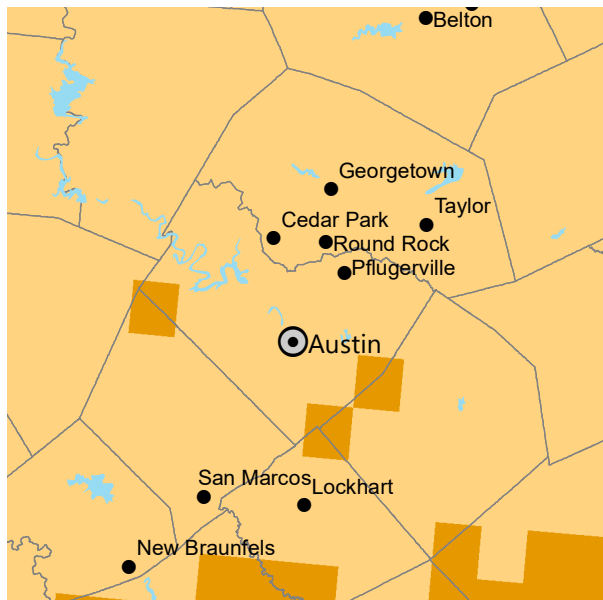

Low emissions (PCM B1)

1980 - 2009

High emissions (GFDL A1FI)

Heat Zone
(days over 86°F)

- 1: < 1
- 2: 1 to 7
- 3: >7 to 14
- 4: >14 to 30
- 5: >30 to 45
- 6: >45 to 60
- 7: >60 to 90
- 8: >90 to 120
- 9: >120 to 150
- 10: >150 to 180
- 11: >180 to 210
- 12: > 210