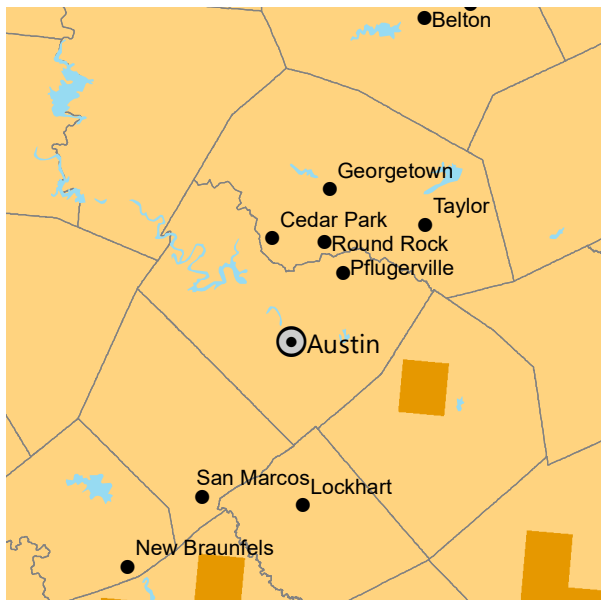

Low emissions (PCM B1)

1980 - 2009

High emissions (GFDL A1FI)

Heat Zone
(days over 86°F)

- 1: < 1
- 2: 1 to 7
- 3: >7 to 14
- 4: >14 to 30
- 5: >30 to 45
- 6: >45 to 60
- 7: >60 to 90
- 8: >90 to 120
- 9: >120 to 150
- 10: >150 to 180
- 11: >180 to 210
- 12: > 210