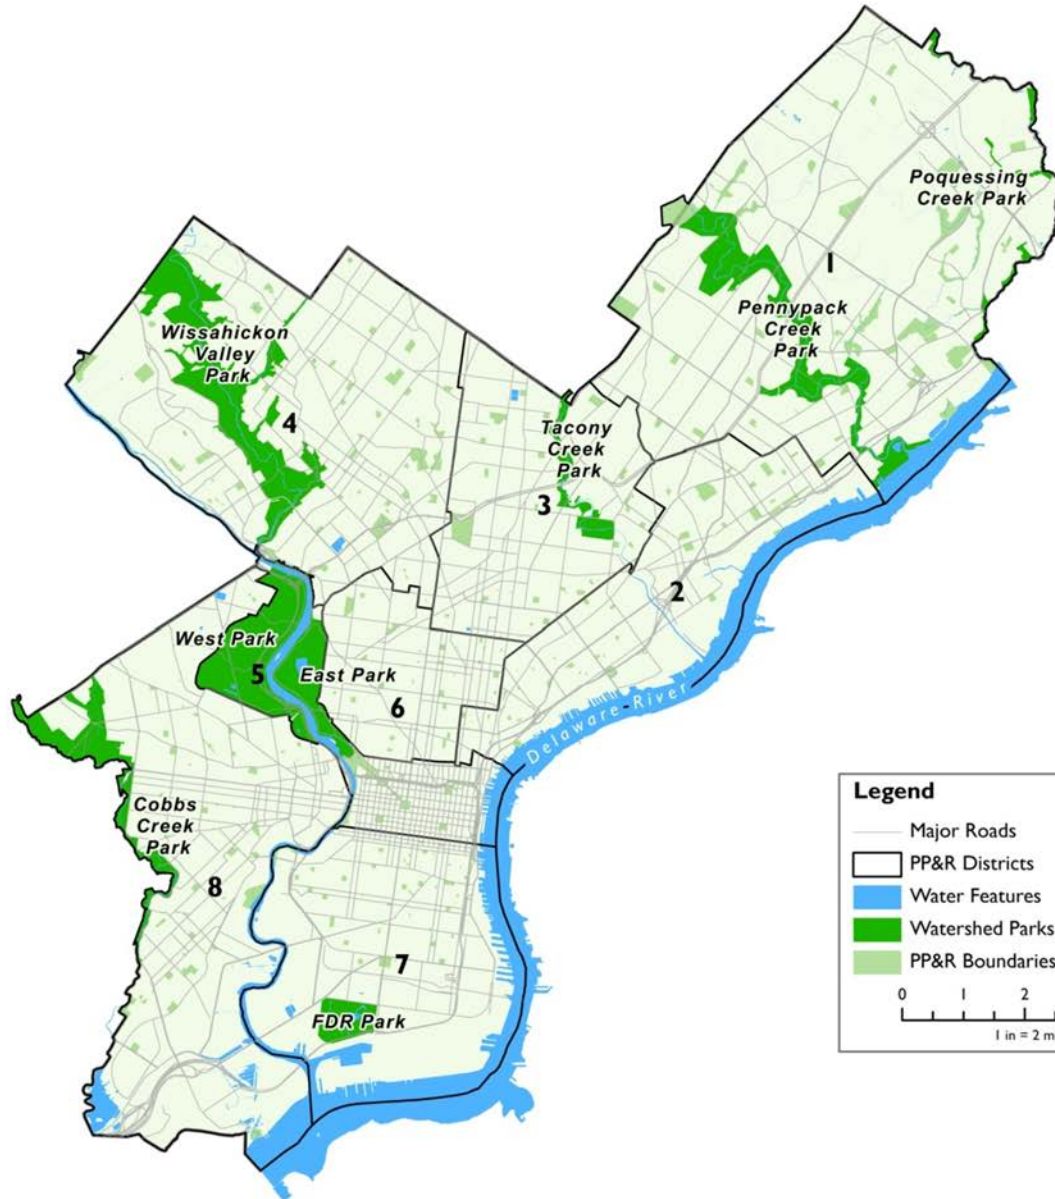

Legend Date: 11/05/2012

- Major Roads
- PP&R Districts
- Water Features
- Watershed Parks
- PP&R Boundaries

0 1 2 4 Miles
1 in = 2 miles

Philadelphia Parks

City began acquiring land in 1855

Fairmount Park formed in 1867

10,100 acres (11% of city land)

5,600 acres natural lands

Most forests 100+ years old

Scenery in Fairmount Park.

Forest Management

Reclamation and maintenance

- Wildlife enhancement
- Invasive plant control
- Pest & disease control
- Plant propagation and planting
- Stormwater management
- Trails – construction, maintenance and closures
- Site assessment, monitoring