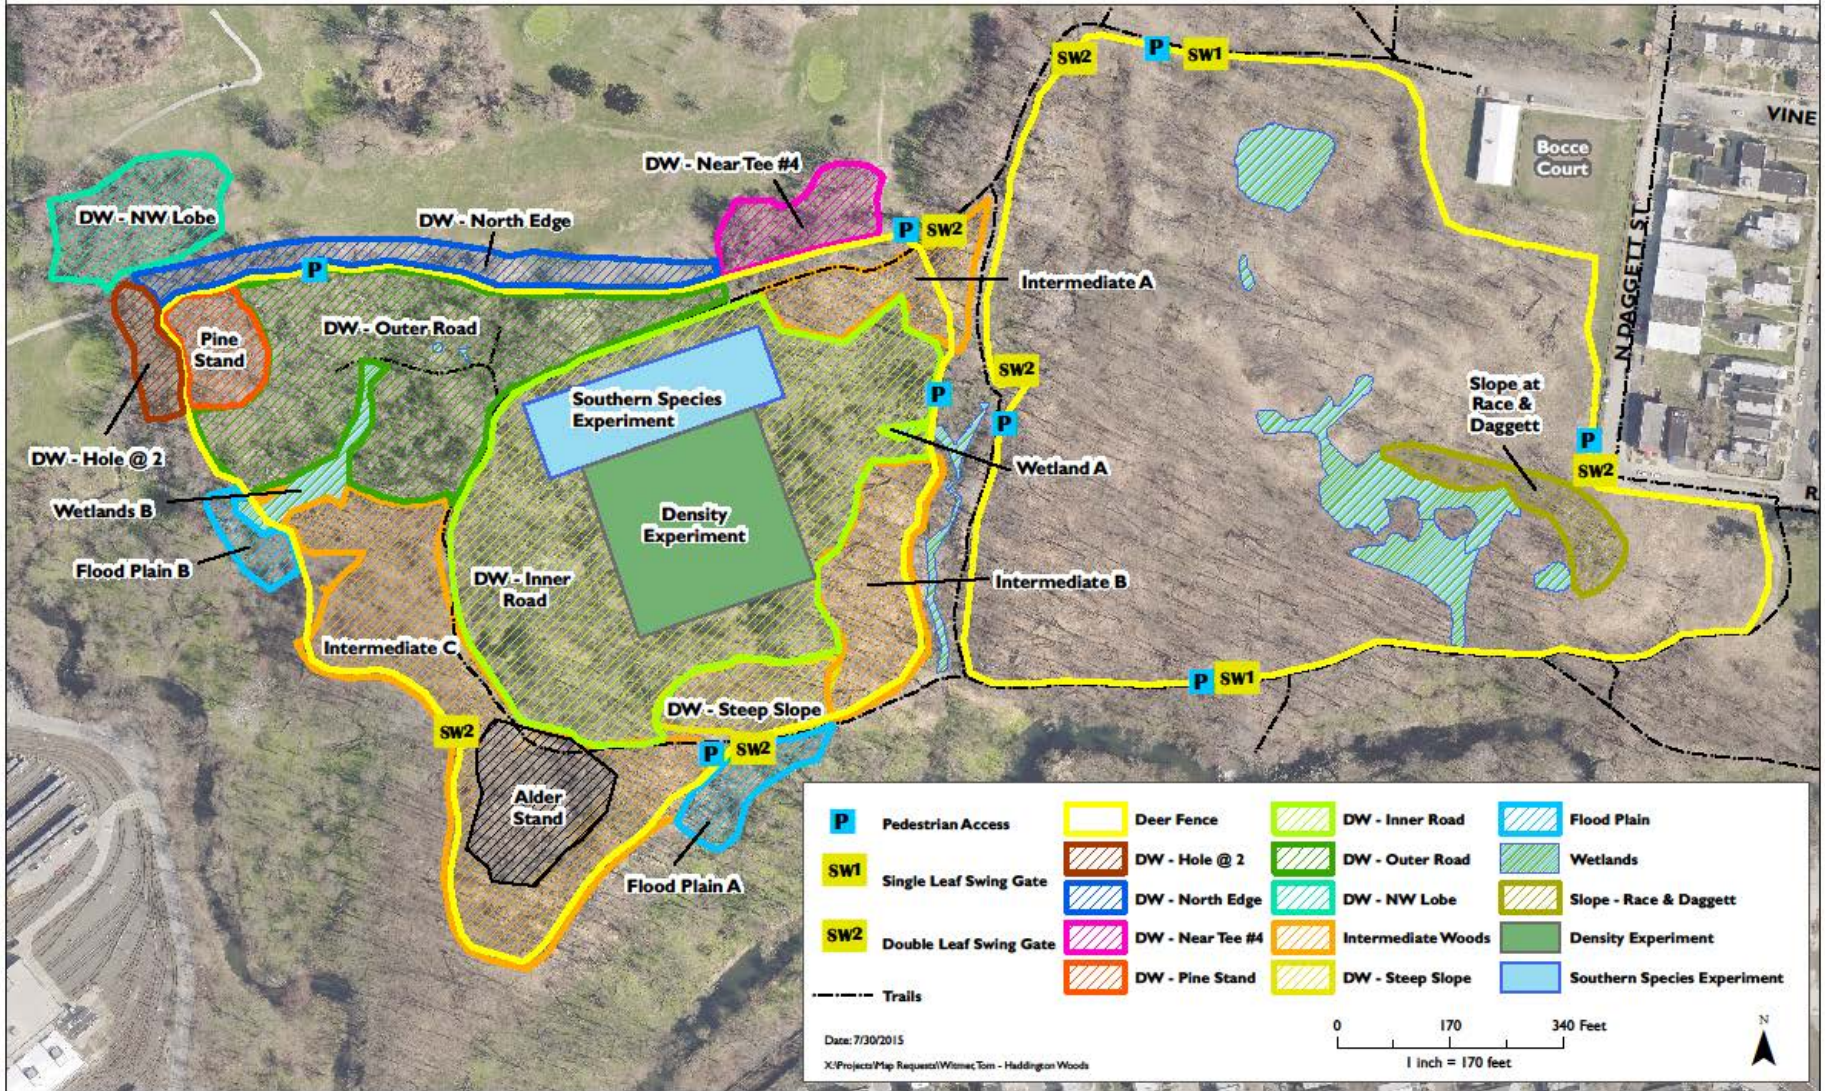

Legend Date: 11/05/2012

- Major Roads
- PP&R Districts
- Water Features
- Watershed Parks
- PP&R Boundaries

0 1 2 4 Miles
1 in = 2 miles

Philadelphia Parks

City began acquiring land in 1855

Fairmount Park formed in 1867

10,100 acres (11% of city land)

5,600 acres natural lands

Most forests 100+ years old

Scenery in Fairmount Park.

Forest Management

Reclamation and maintenance

- Wildlife enhancement
- Invasive plant control
- Pest & disease control
- Plant propagation and planting
- Stormwater management
- Trails – construction, maintenance and closures
- Site assessment, monitoring

Haddington Woods Access and Planting Plan

Adaptation strategies

- Remove invasives
- Propagate seed from around region
- Include diverse species in plantings
- Install larger trees and shrubs
- Utilize wood chips
- Install deer exclusion fences
- Manage forests in a variety of site types